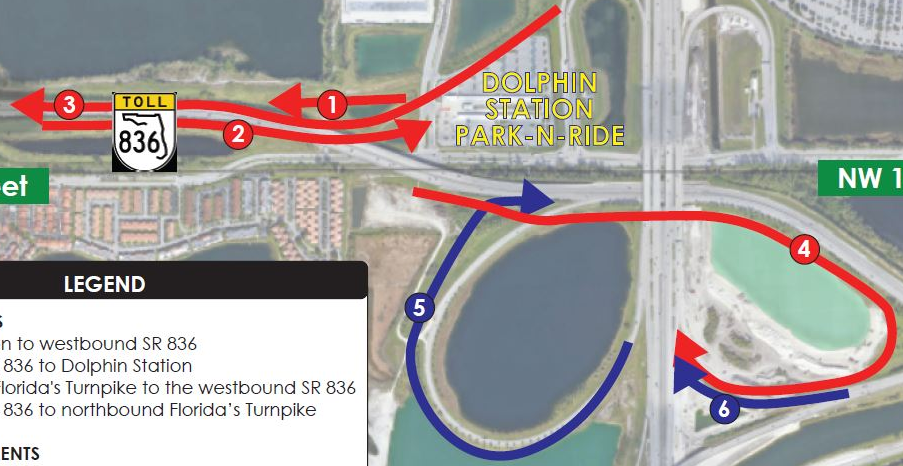

DOLPHIN MALL

DOLPHIN STATION PARK-N-RIDE

NW 127th Avenue

NW 12th Street

NW 12th Street

LEGEND

NEW MOVEMENTS

- ① Dolphin Station to westbound SR 836
- ② Eastbound SR 836 to Dolphin Station
- ③ Southbound Florida's Turnpike to the westbound SR 836
- ④ Eastbound SR 836 to northbound Florida's Turnpike

RAMP IMPROVEMENTS

- ⑤ Southbound Florida's Turnpike to eastbound SR 836
- ⑥ Westbound SR 836 to northbound Florida's Turnpike